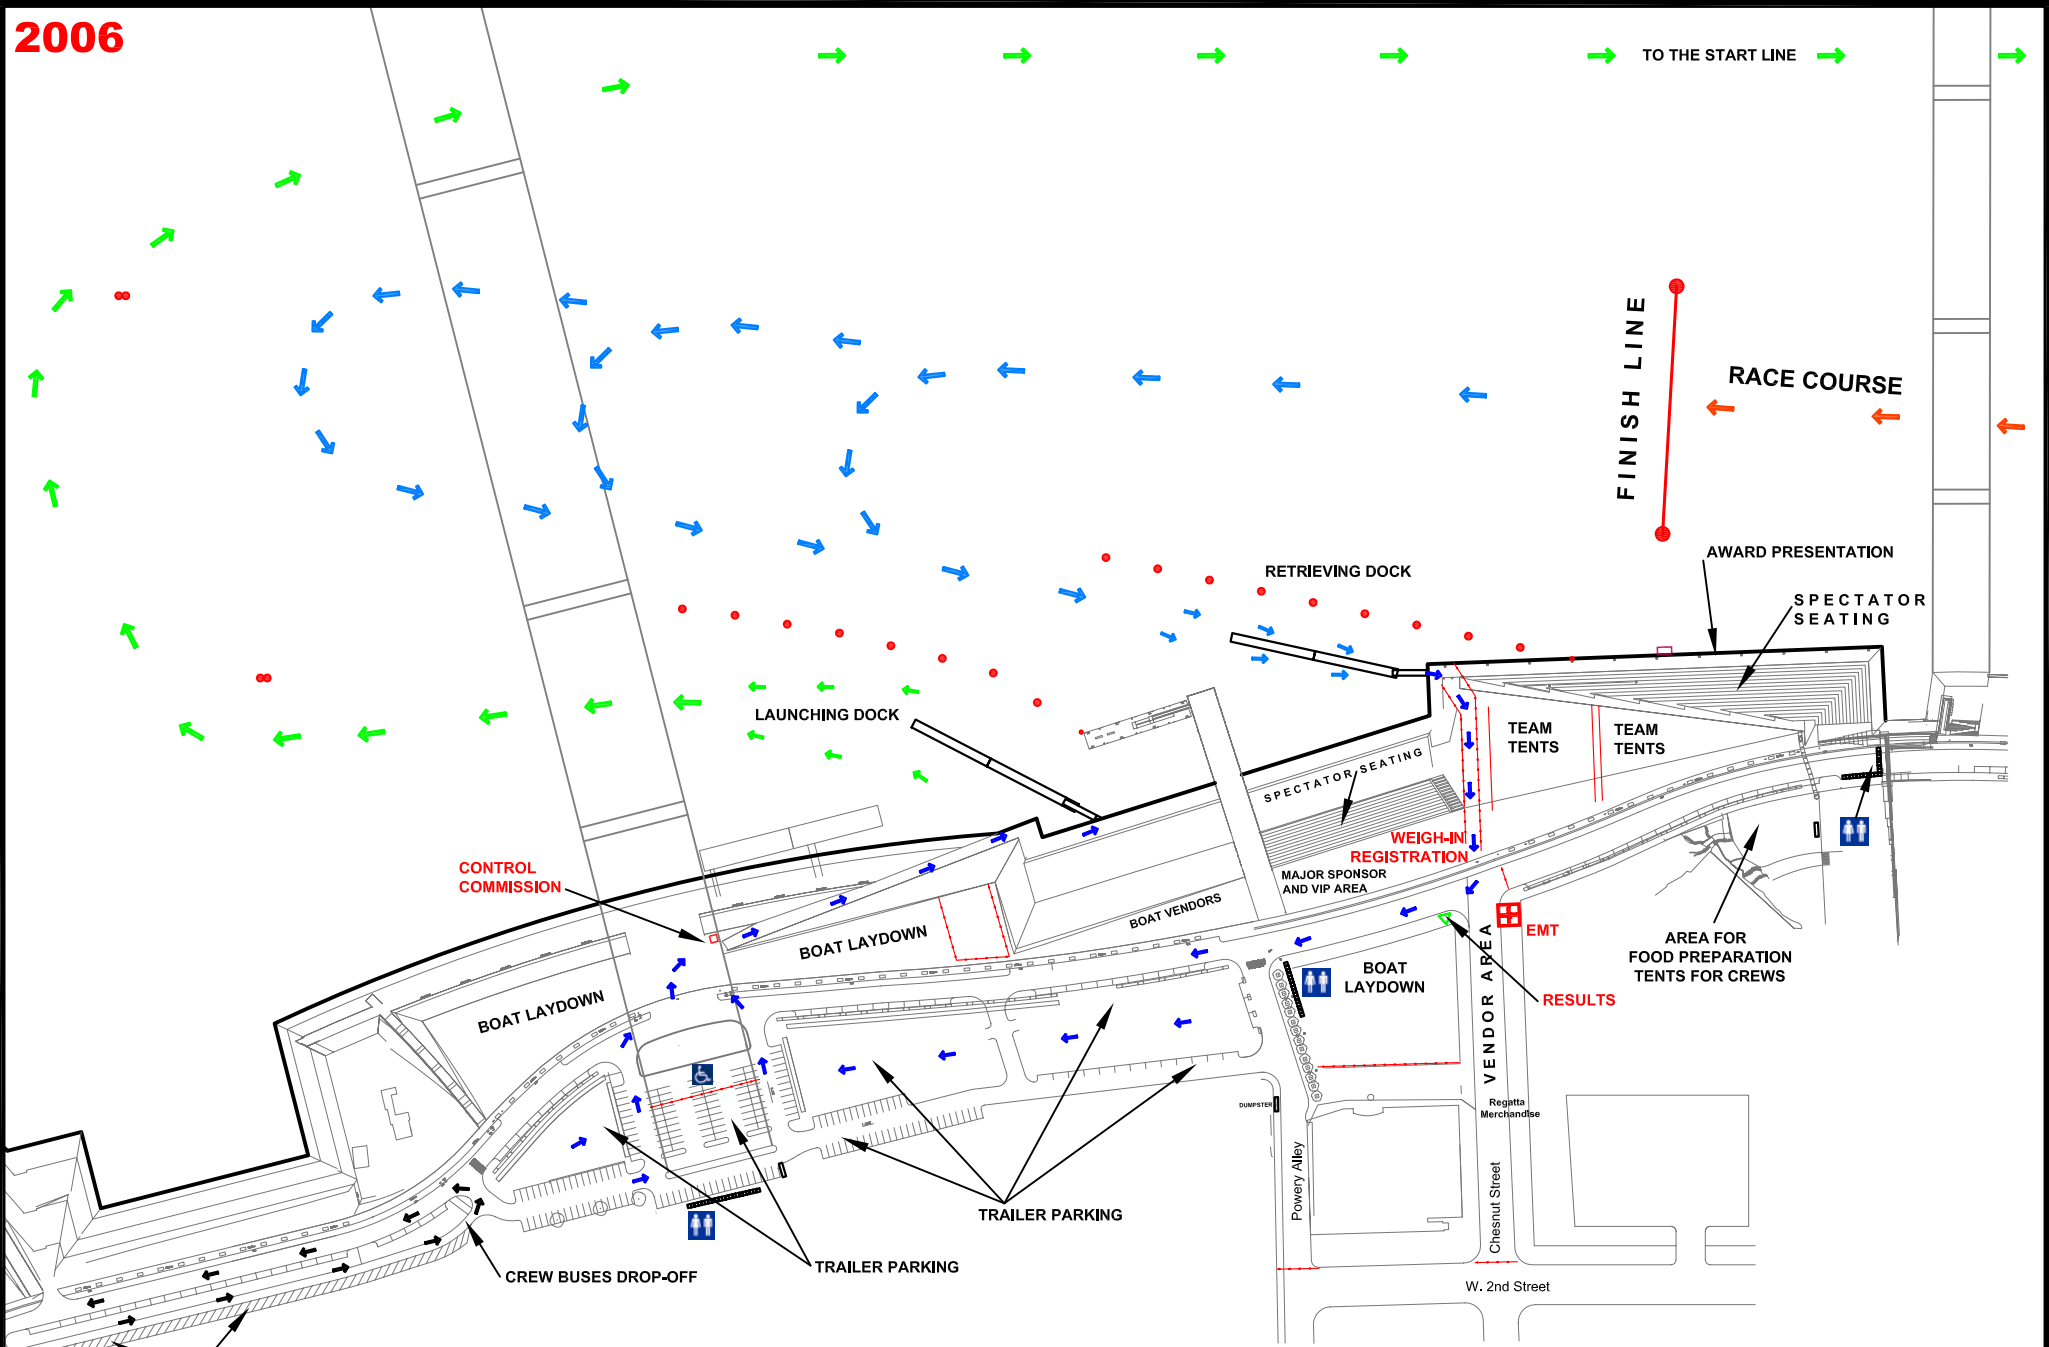

2006

Head of the Hooch Site Map

100 feet